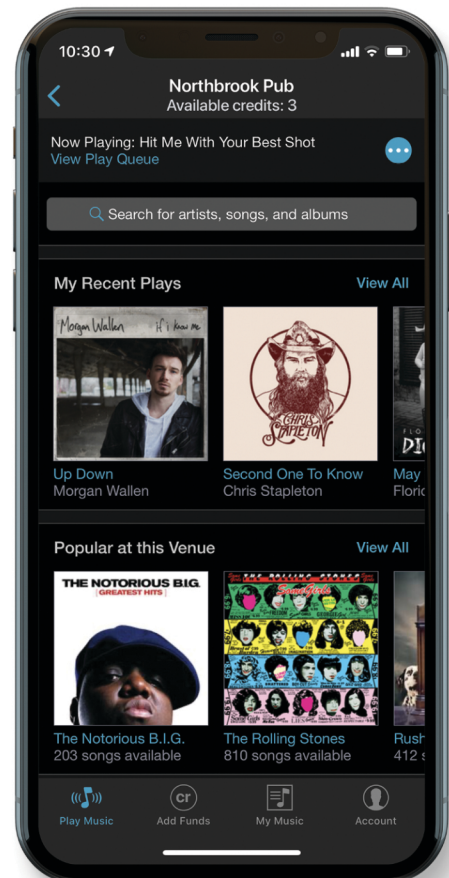

Use the AMI Music app to control this jukebox without even touching it.

Download the app now.

Music selections direct from the jukebox are temporarily disabled.