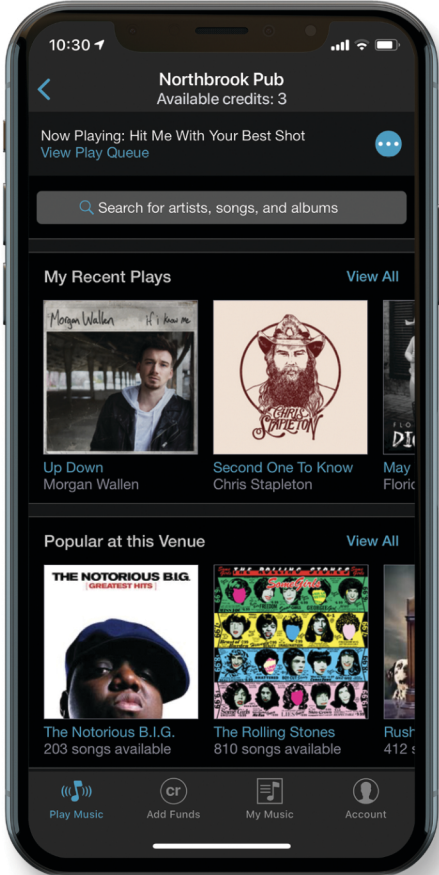

**Use the AMI Music app to control this jukebox without even touching it.**

**Download the app now.**

Music selections direct from the jukebox are temporarily disabled.