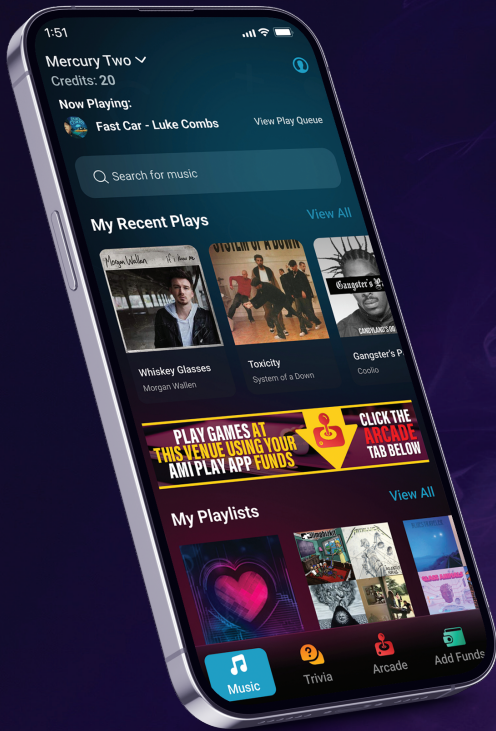

COMPACT, CASHLESS, AND COMPLETELY HASSLE-FREE

The Phantom is the entertainment platform that fits **anywhere**—literally. The hardware weighs less than a pound and can be tucked away in your back room. Just connect it to a TV and amplifier, now you're ready to stream **music and music videos, run trivia, and display ads.**

No cashbox collections. No bulky wall hardware. Just a sleek, modern system that runs entirely through the AMI Play app—making every transaction fast, cashless, and effortless.